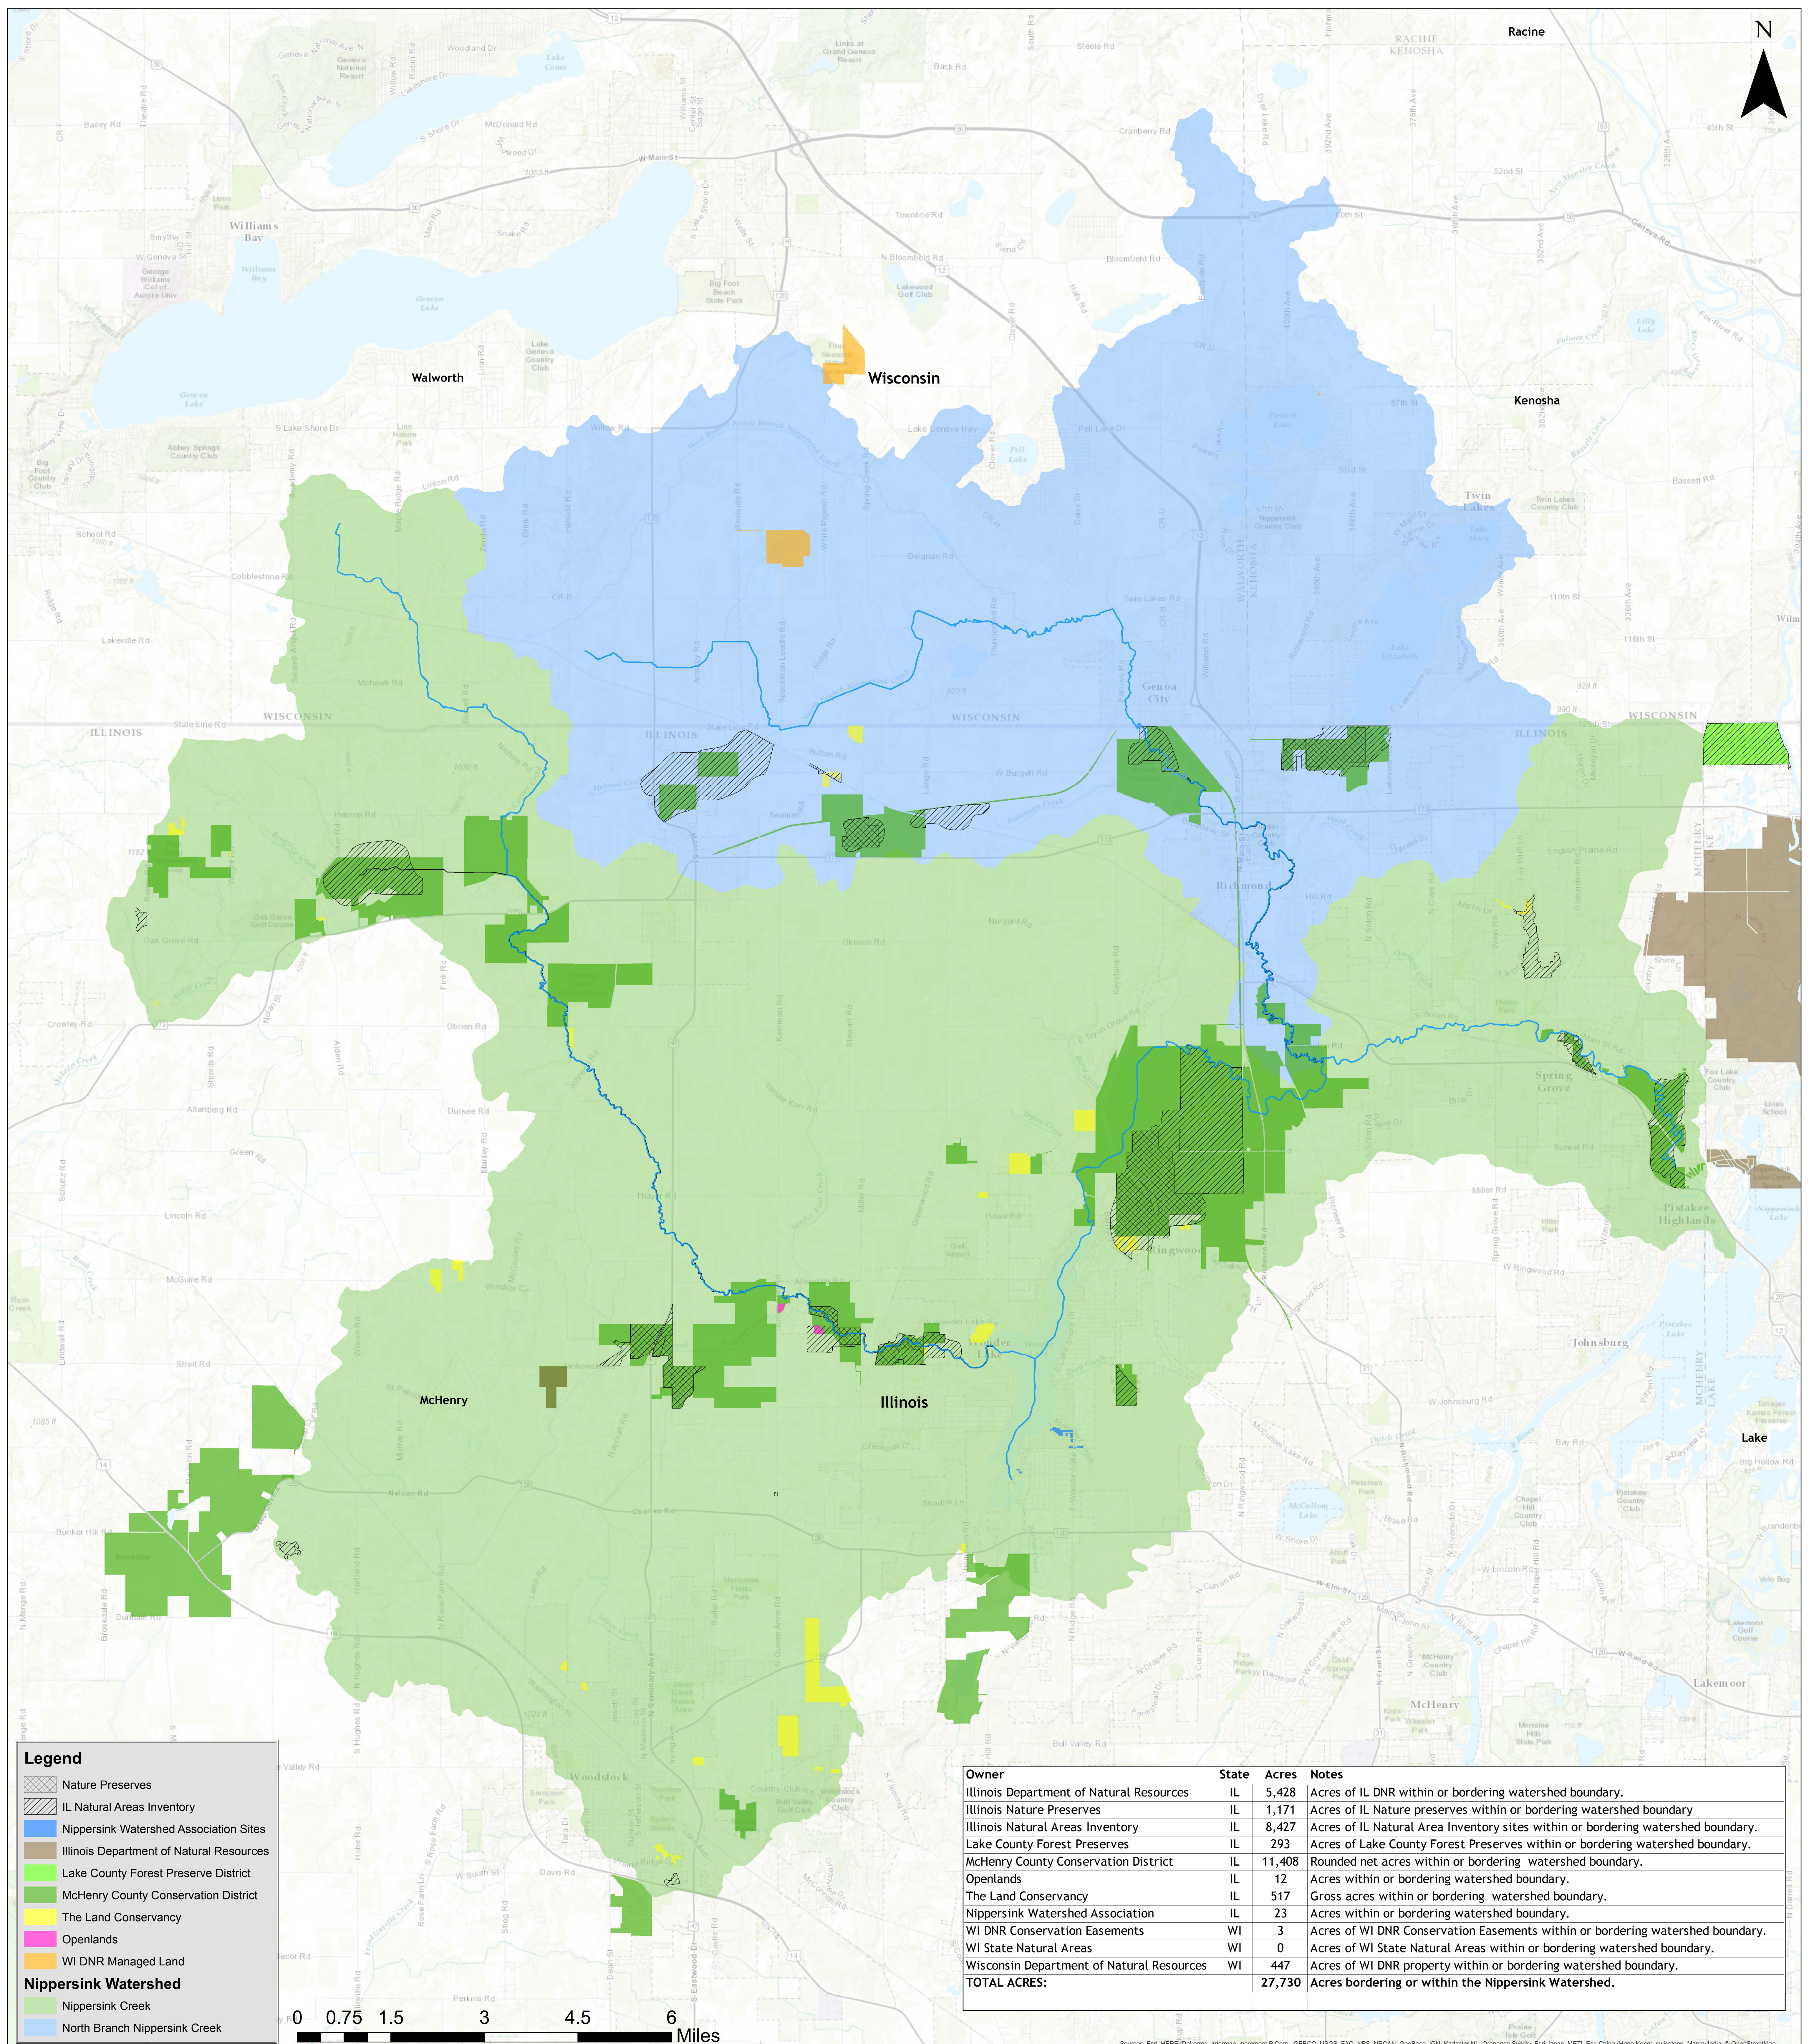

# Nippersink Watershed

**Legend**

- Nature Preserves
- IL Natural Areas Inventory
- Nippersink Watershed Association Sites
- Illinois Department of Natural Resources
- Lake County Forest Preserve District
- McHenry County Conservation District
- The Land Conservancy
- Openlands
- WI DNR Managed Land